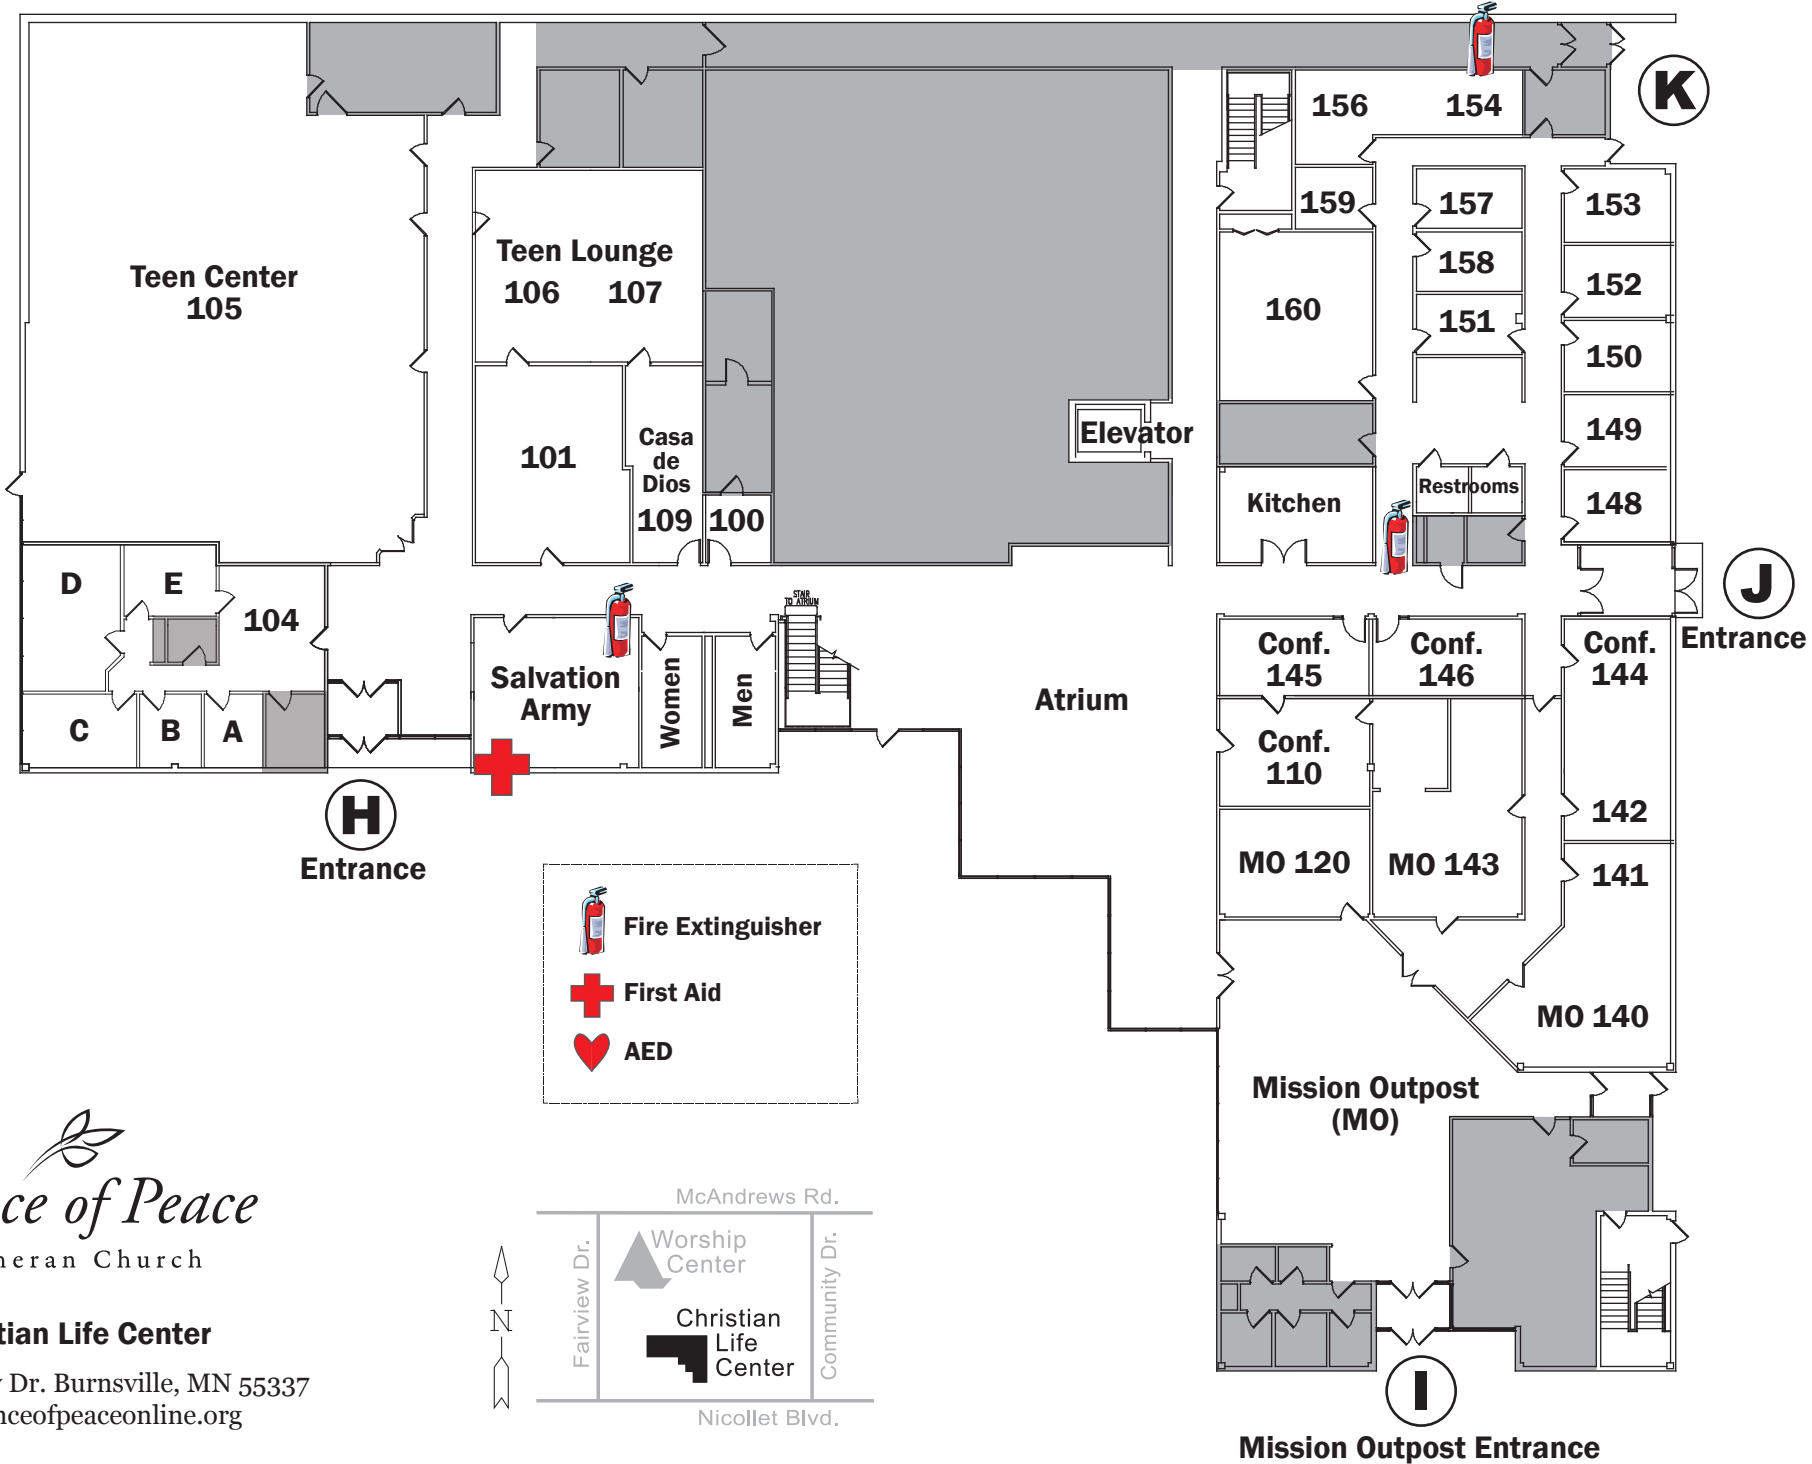

Christian Life Center

Lower Level

Prince of Peace
Lutheran Church

Christian Life Center

13901 Fairview Dr. Burnsville, MN 55337
www.princeofpeaceonline.org