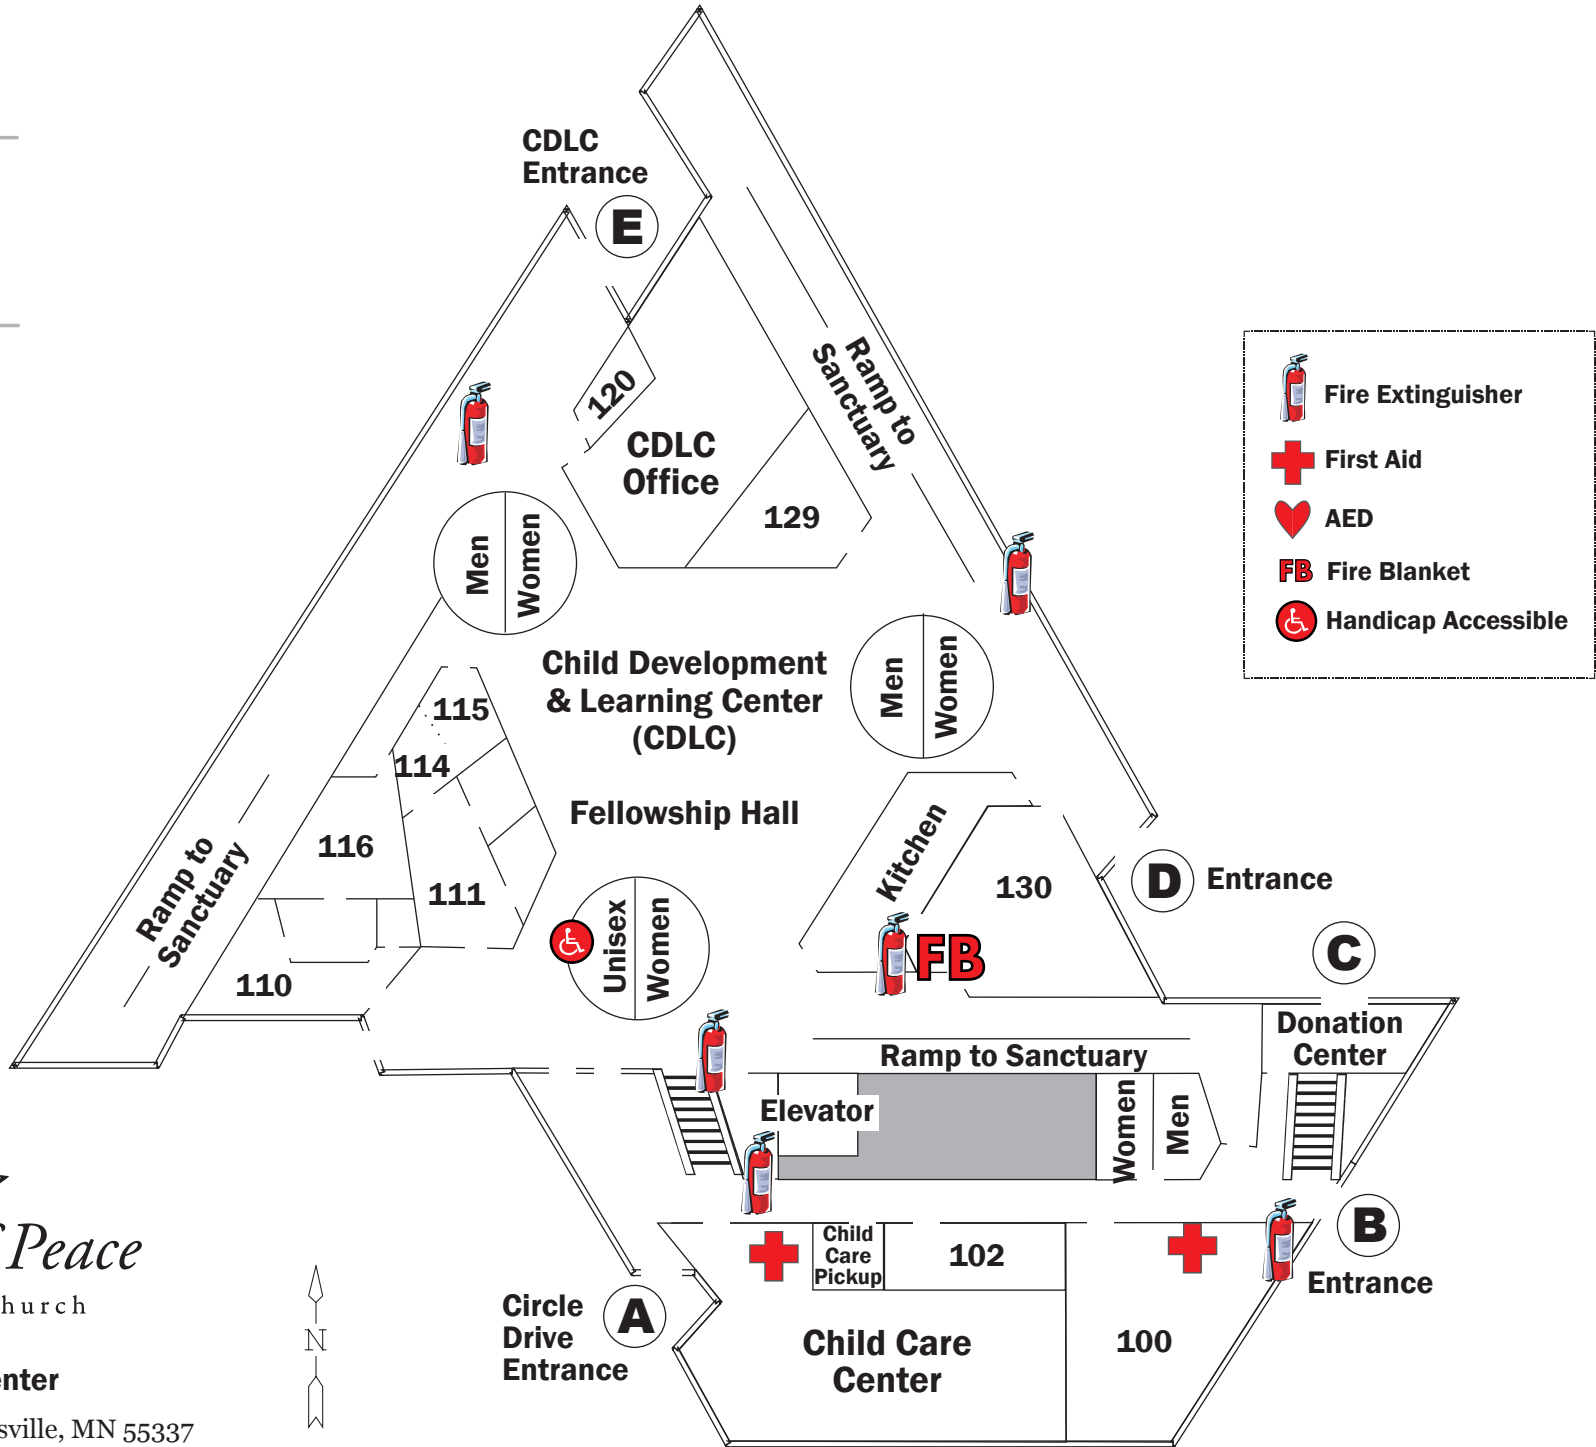

Worship Center

Lower Level

Prince of Peace
Lutheran Church

Worship Center

13801 Fairview Dr. Burnsville, MN 55337
www.princeofpeaceonline.org