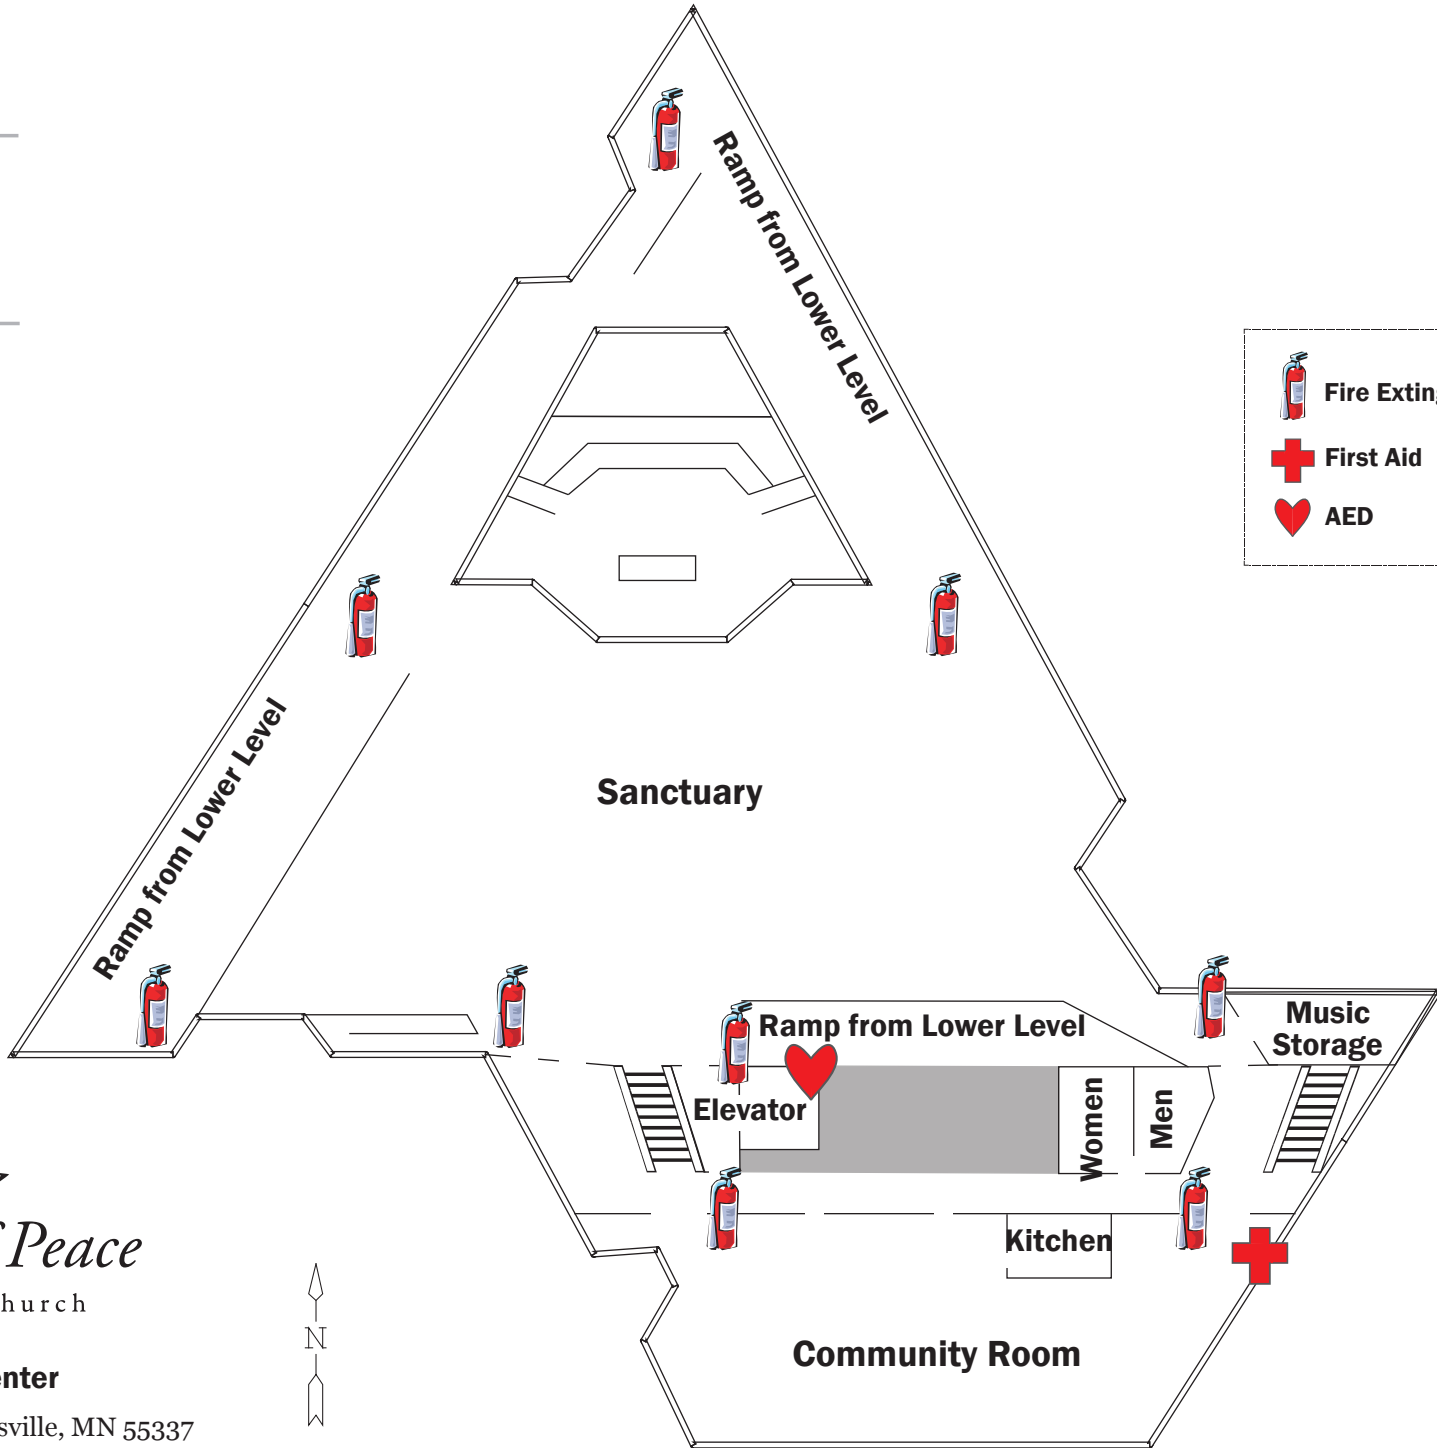

# Worship Center

Upper Level

  
*Prince of Peace*  
Lutheran Church

**Worship Center**

13801 Fairview Dr. Burnsville, MN 55337  
[www.princeofpeaceonline.org](http://www.princeofpeaceonline.org)